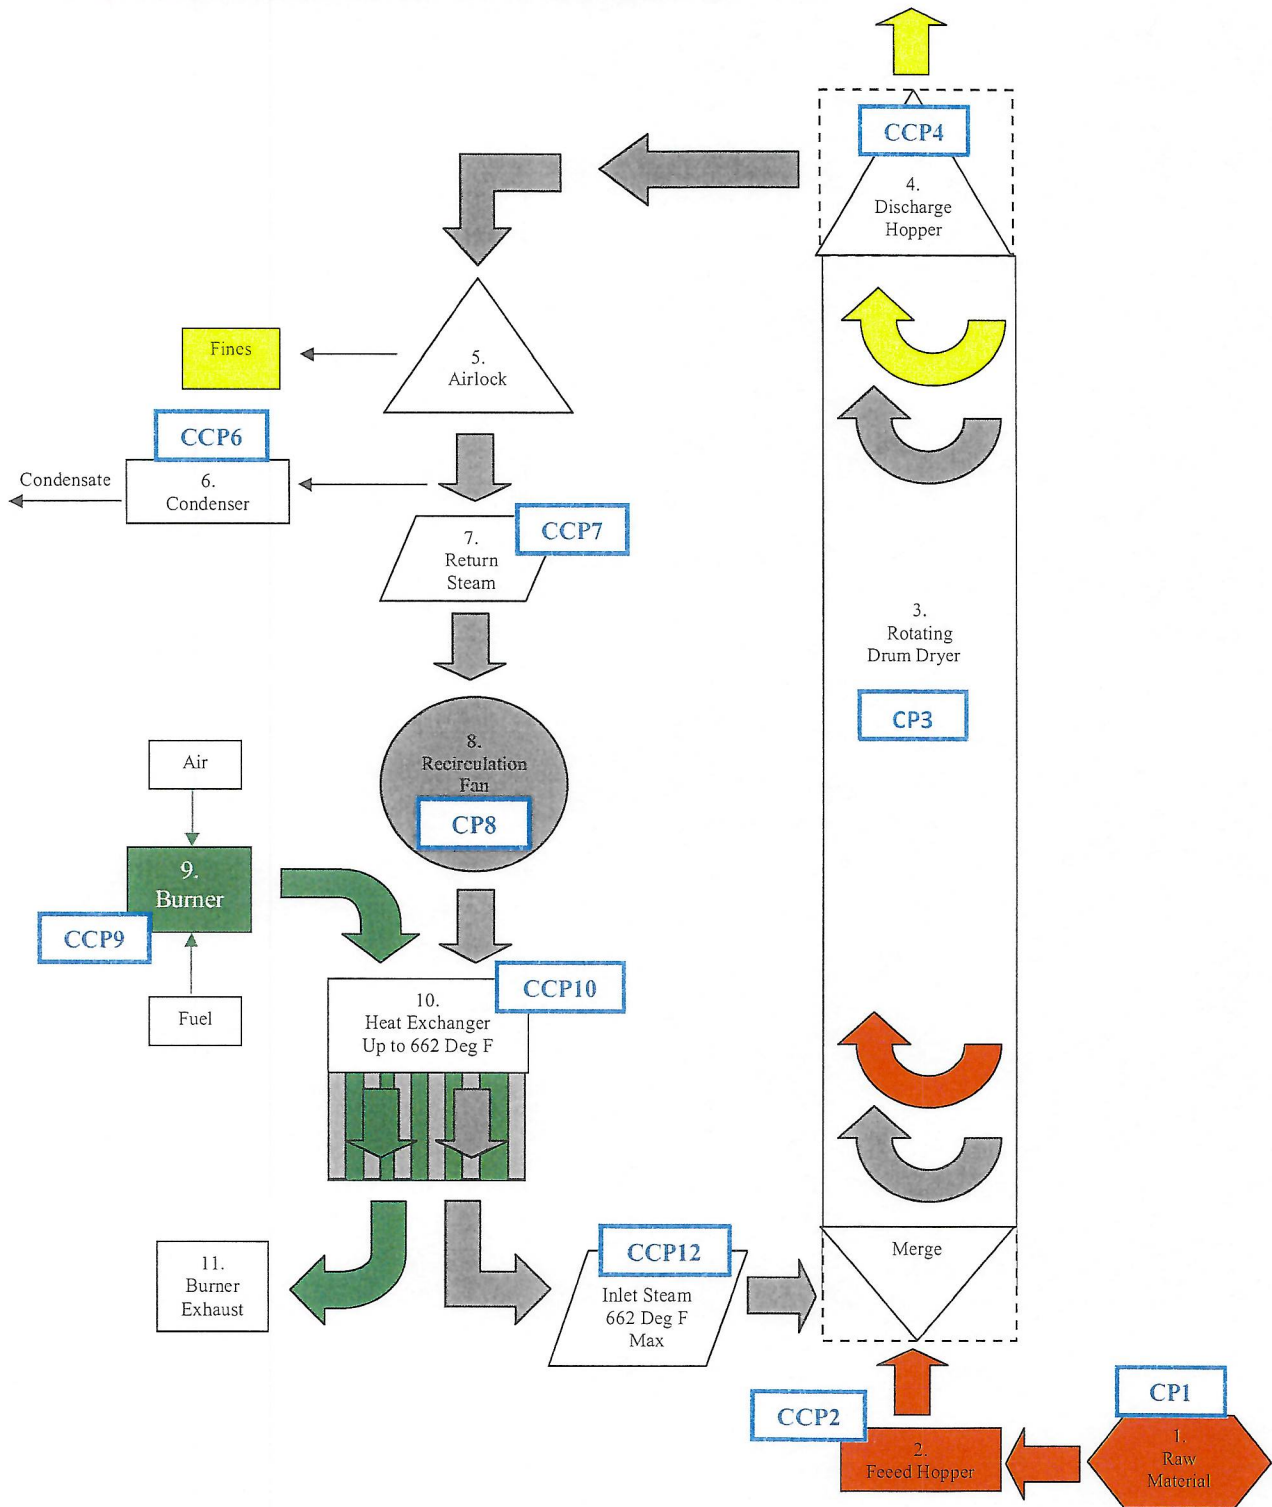

5.0 HACCP FLOW CHART

5.1 Block Diagram - SHS Super Heated Steam Flow

Ledger